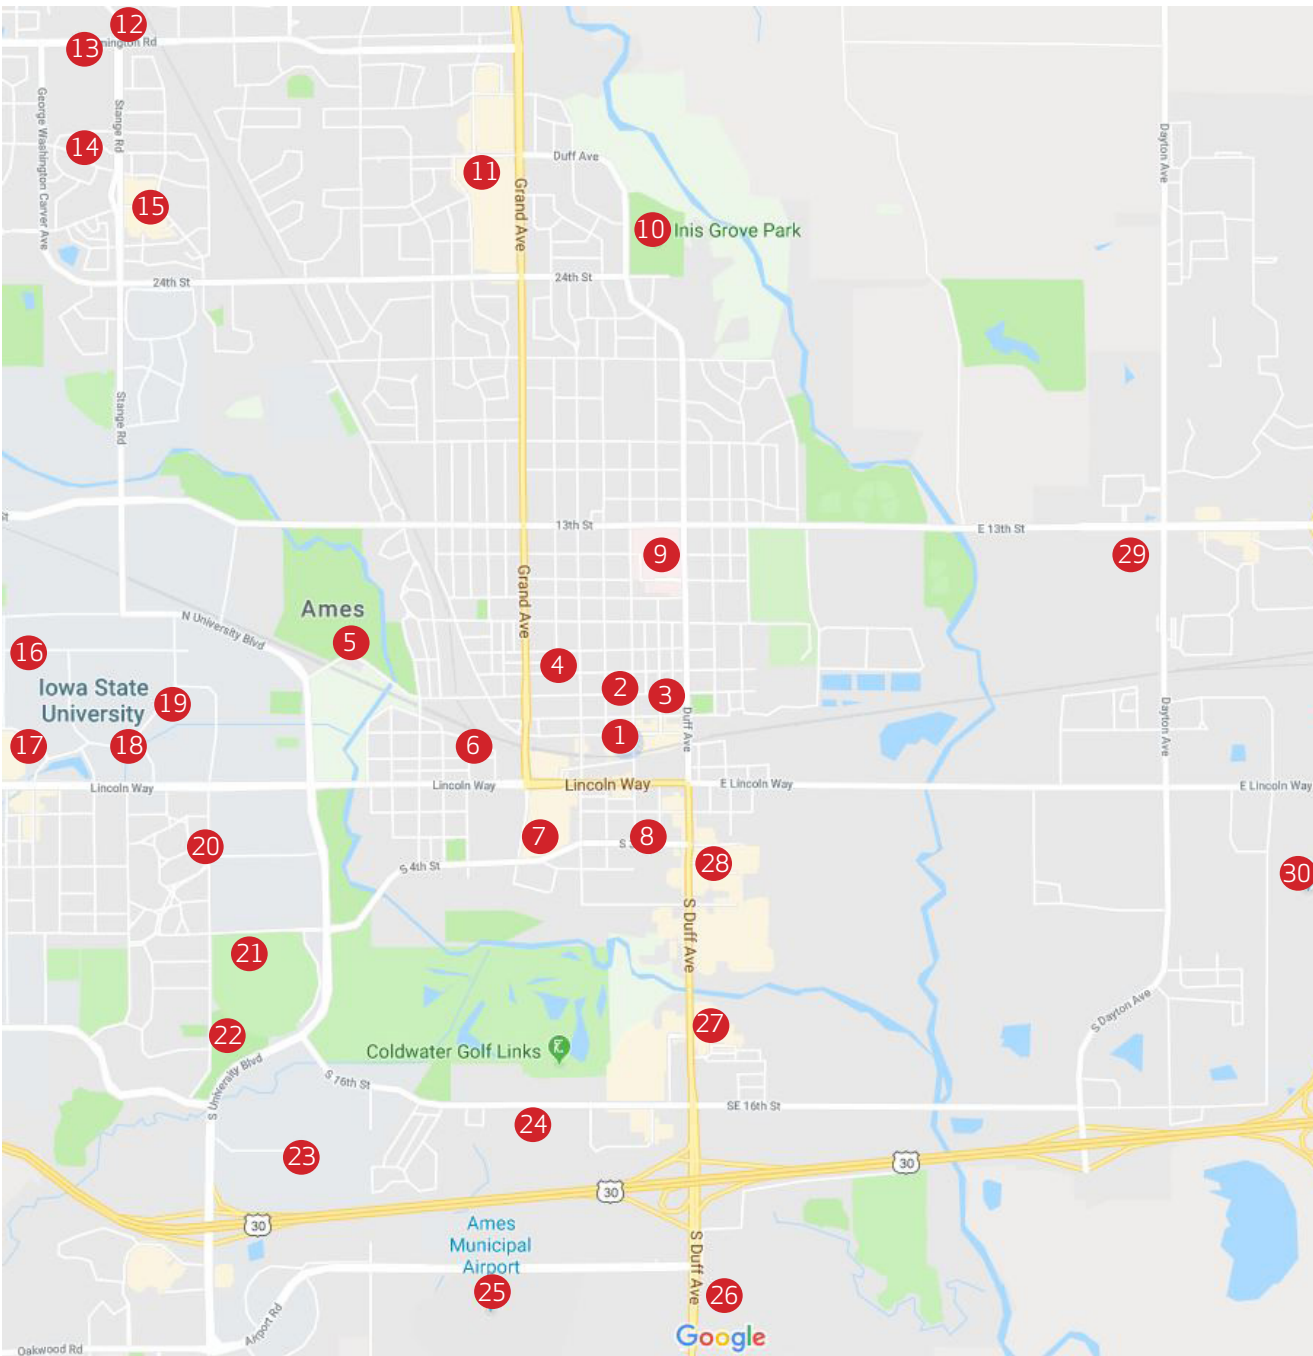

5. Inventions of CYence and Technology

Sponsor: Iowa State University Research Foundation

Artist: Biological/Pre-Med Illustration Club (Iowa State University) - Ames, IA

Location: Brookside Park (1325 6th St)